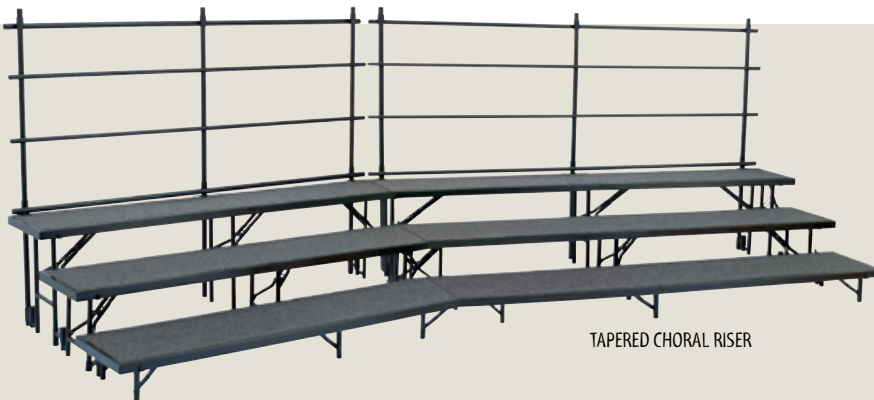

Optional available:
Guard Rails for 24 and 32" straight risers
Guard Rails for 24 and 32" tapered risers

SINGLE UNITS		Style	Ht.	Model	Wt.	Class	Cap.
STRAIGHT							
96"Lx 18"D	Carpet	8"	RS8C	57	70	7-8	
	Carpet	16"	RS16C	65	70	7-8	
	Carpet	24"	RS24C	69	70	7-8	
	Carpet	32"	RS32C	73	70	7-8	
	Hardboard	8"	RS8HB	58	70	7-8	
	Hardboard	16"	RS16HB	66	70	7-8	
	Hardboard	24"	RS24HB	70	70	7-8	
	Hardboard	32"	RS32HB	74	70	7-8	
TAPERED							
60"L x 18"D	Carpet	8"	RT8C	38	70	4-5	
66"L x 18"D	Carpet	16"	RT16C	46	70	4-5	
72"L x 18"D	Carpet	24"	RT24C	52	70	5-6	
78"L x 18"D	Carpet	32"	RT32C	57	70	5-6	
60"L x 18"D	Hardboard	8"	RT8HB	39	70	4-5	
66"L x 18"D	Hardboard	16"	RT16HB	47	70	4-5	
72"L x 18"D	Hardboard	24"	RT24HB	53	70	5-6	
78"L x 18"D	Hardboard	32"	RT32HB	58	70	5-6	

RISER SETS		Style	Levels	Ht.	Model	Wt.	Class	Cap.	
STRAIGHT									
	Carpet	2	16"	RS2LC	122	70	14-16		
	Carpet	3	24"	RS3LC	191	70	21-24		
	Carpet	4	32"	RS4LC	264	70	26-30		
	Hardboard	2	16"	RS2LHB	124	70	14-16		
	Hardboard	3	24"	RS3LHB	194	70	21-24		
	Hardboard	4	32"	RS4LHB	268	70	28-32		
	TAPERED								
		Carpet	2	16"	RT2LC	84	70	8-10	
Carpet		3	24"	RT3LC	136	70	12-14		
Carpet		4	32"	RT4LC	193	70	16-20		
Hardboard		2	16"	RT2LHB	86	70	8-10		
Hardboard		3	24"	RT3LHB	139	70	12-14		
Hardboard		4	32"	RT4LHB	197	70	16-20		

Built-in ganging mechanism