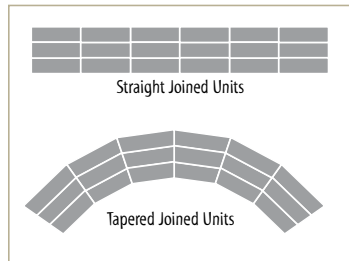

The Trans-Port is a unitized three-level carpeted CHORAL RISER that conveniently allows set-up in seconds!!!

5 YEAR WARRANTY

Our Trans-port unit eliminates the need to set-up multi level risers. The Trans-port is a unitized three-level carpeted choral riser that conveniently allows set-up in seconds.

- Unit is outfitted with built-in wheels making it easy to transport from room to room and load into a vehicle.
- Built with 14 gauge legs our unit is strong, safe and durable.
- The Trans-port is built with aluminum frames making it much lighter than a steel frame unit but is just as strong.
- Multiple units can be connected, using our straight or tapered units, to create a variety of configurations.
- Comes in Grey frame and Grey carpet surface.

Folds up into a compact package that is easily transported via rolling casters

MODEL	PRODUCT	OPEN DIMENSIONS	Wt.	CAPACITY
TP72	72" Straight Unit	72"L x 54"D x 24"H	107	15-18
TPR729	72-60" Tapered Unit	72"- 60" x 54"D x 24"H	97	11-14

Optional Guard Rail (GRTPR)

Flips open and sets up with minimal effort!